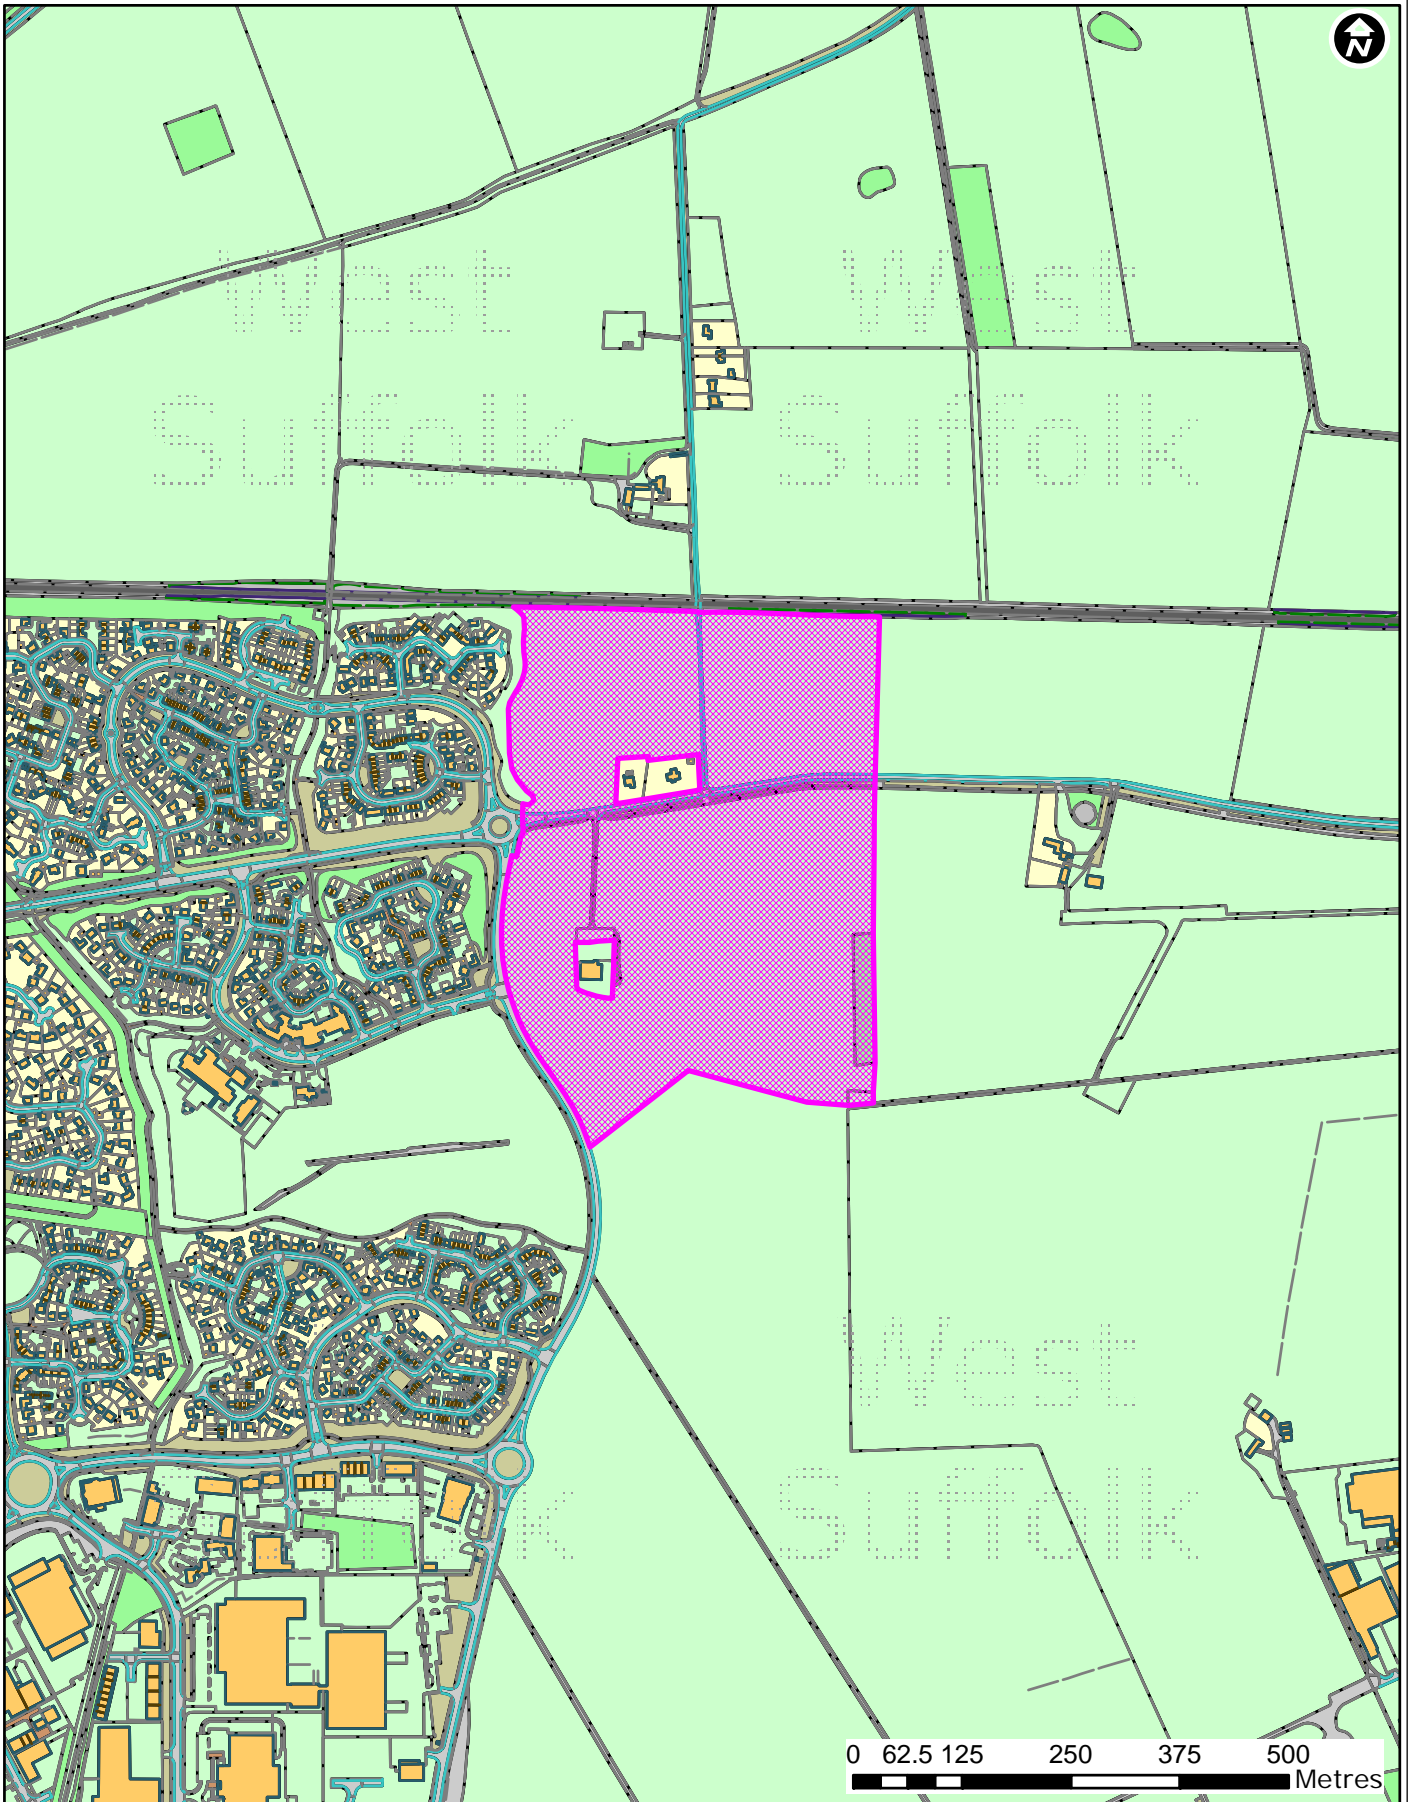

DC/14/1881/HYB

Land East of Morton Hall, Mount Road, Bury St Edmunds

Forest Heath • St Edmundsbury

West Suffolk
working together

© Crown Copyright and database rights 2015 Ordnance Survey 100019675/100023282. You are not permitted to copy, sub-license, distribute or sell any of this data to third parties in any form. Use of this data is subject to terms and conditions. See www.westsuffolk.gov.uk/disclaimer.cfm.

Scale: 1:8,681
Date: 19/08/2015